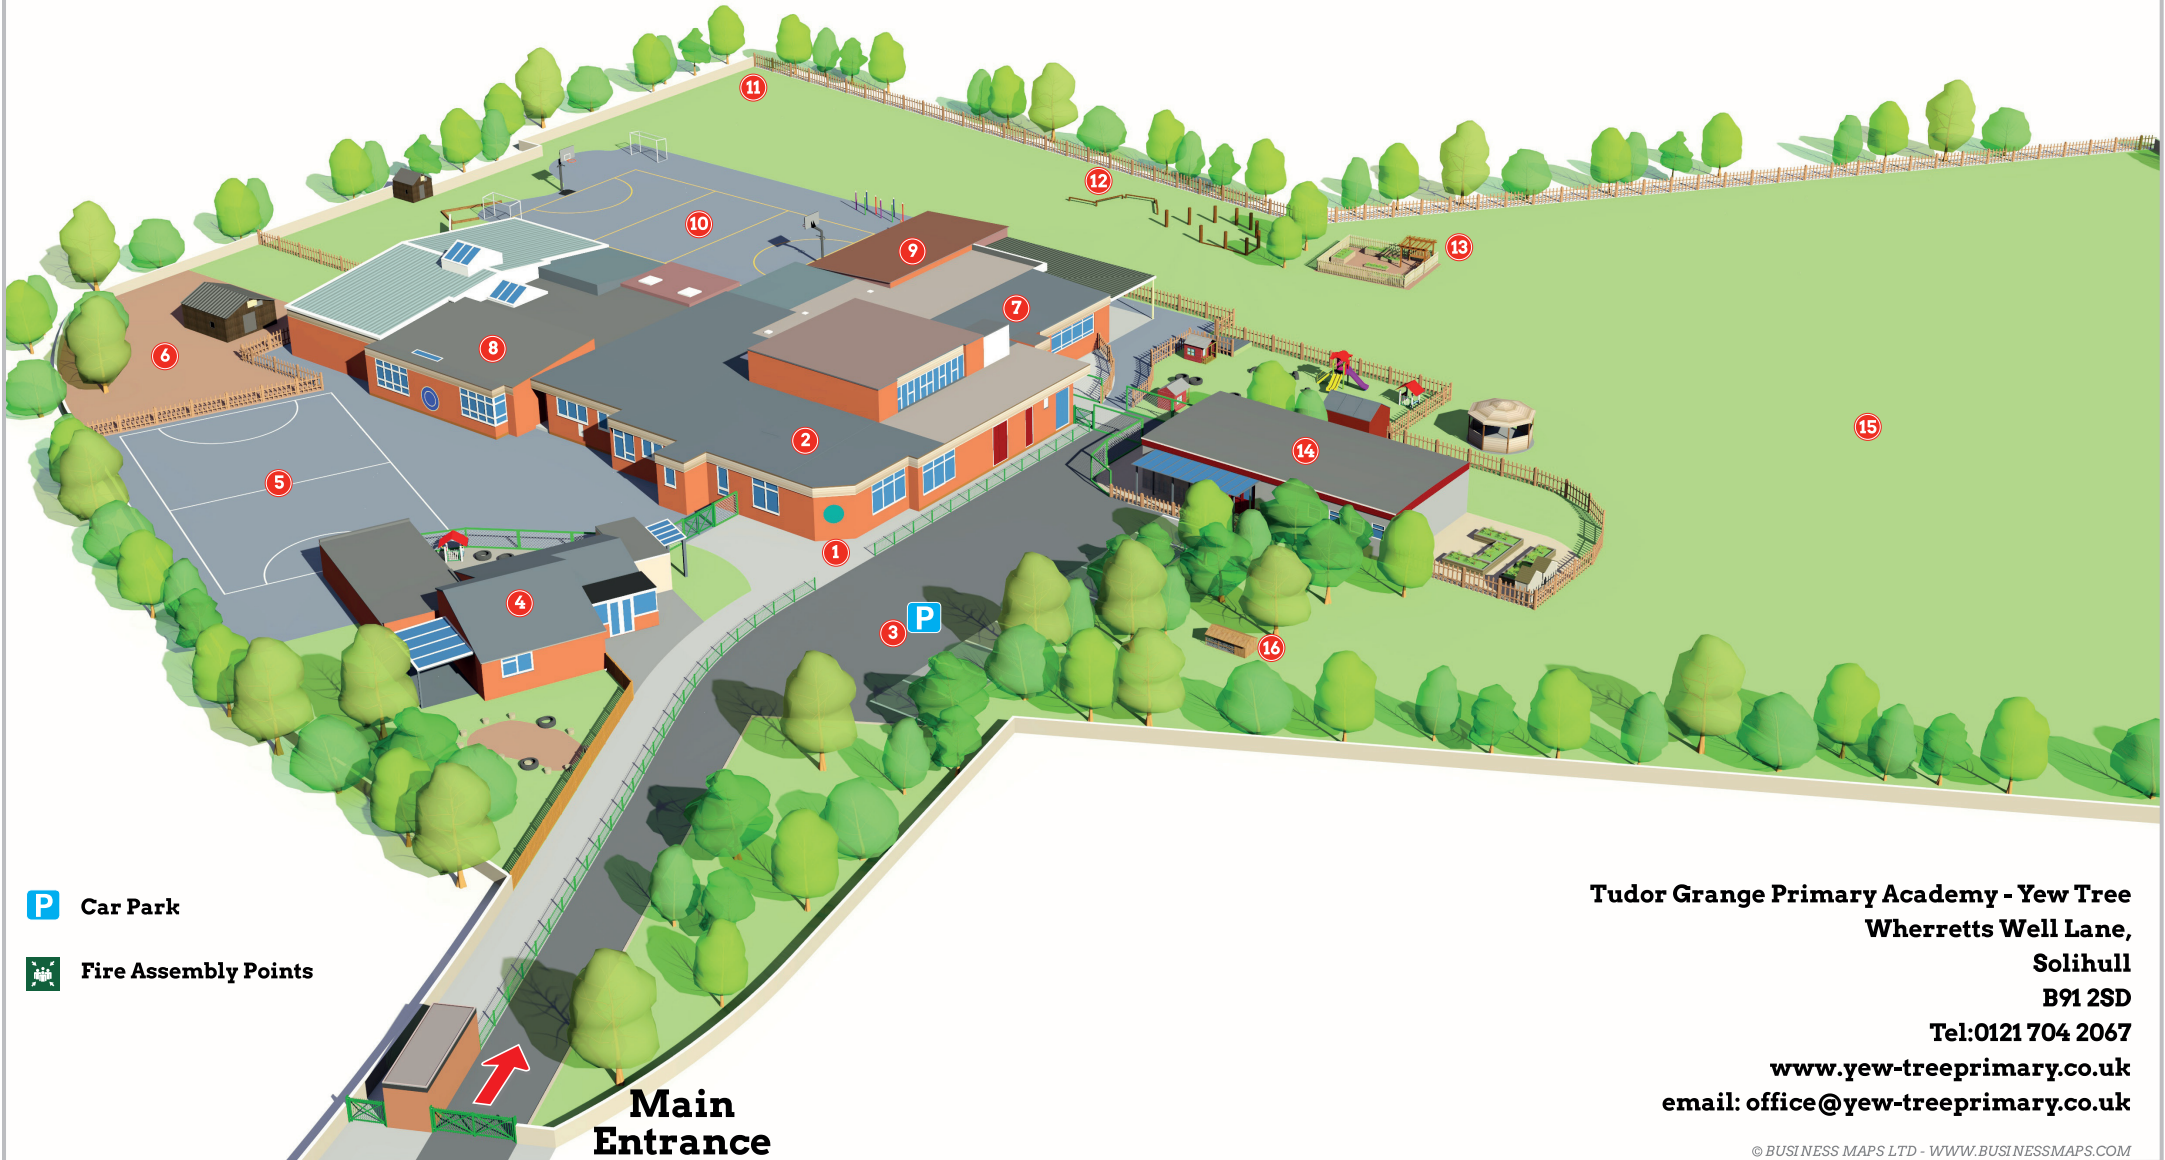

KEY:

- 1 Front Doors
- 2 Offices
- 3 Car Park
- 4 Ladybirds
- 5 Quiet Playground
- 6 Tyre Park

- 7 KS1
- 8 KS2
- 9 EYFS
- 10 Ball Playground
- 11 Forest School
- 12 Trim Track

- 13 Heritage Garden
- 14 ARP
- 15 Top Pitch
- 16 Goats Pen

Tudor Grange Primary Academy
Yew Tree

Tudor Grange Primary Academy - Yew Tree
Wherretts Well Lane,
Solihull
B91 2SD
Tel: 0121 704 2067
www.yew-treeprimary.co.uk
email: office@yew-treeprimary.co.uk